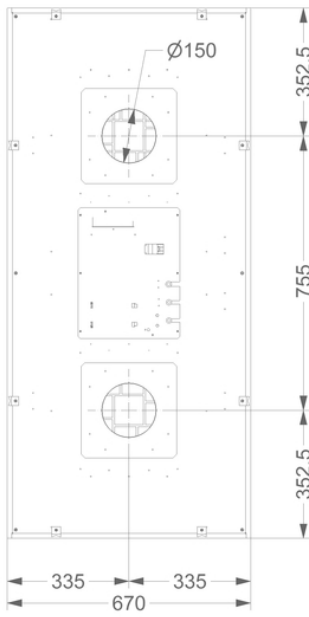

Dimensions

▪ Product dimensions (WxDxH) (mm)	1460 x 670 x 90
▪ Height incl. mounting clamps (without motorbox) (mm)	133
▪ Width flange (mm)	14
▪ Dimensions cut-out opening (WxD) (mm)	1438 x 648
▪ Advised mounting height induction hobs (Hmin-Hmax) (mm)	600 - 1600
▪ Advised mounting height gas hobs (Hmin-Hmax) (mm)	650 - 1600
▪ Advised mounting height ceramic hobs (Hmin-Hmax) (mm)	600 - 1600
▪ Diameter outlet (mm)	2x150
▪ Position exhaust	Top

Technical specifications

▪ Voltage cooker hood (V)	230
▪ Frequency (Hz)	50
▪ Length power supply cord (m)	1,2
▪ Power consumption in stand-by-mode (Ps) (W)	0.29
▪ Net weight (kg)	36

1

2

3

4

Installation accessories

Dissociated motor

- 245999 Remote motor for installation inside
- 445999 Wall motor
- 745999 Flat roof motor 48,8 cm high, 1.150 m³/h
- 755999 Flat roof motor with silencer 78,4 cm high, 1.145 m³/h

Extension cable

842400

recirculation box with monoblock black (270x500mm)

843400

recirculation box with monoblock grey (270x500mm)

Adapter for limited installation height

830052

Adapter limited installation height 18,3 cm